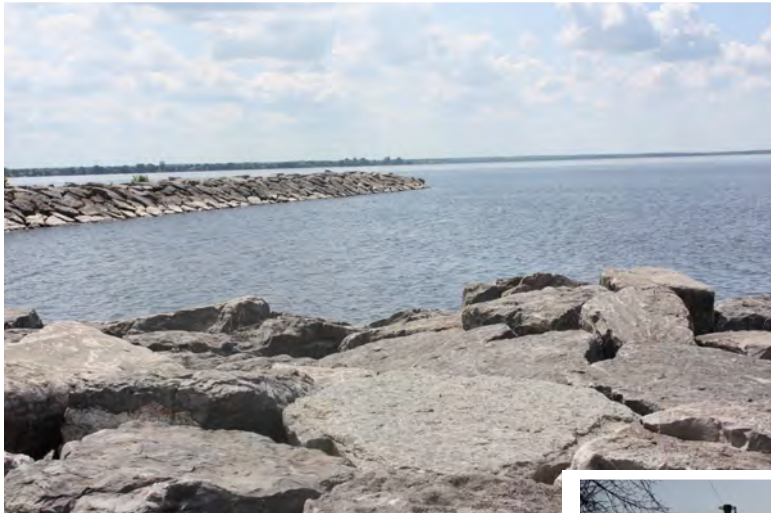

# The Poets' Pathway Invites you to a Plaque Unveiling

and a Reception

*“The river rolls in its rocky bed.  
My paddle is plying its way ahead”*  
Pauline Johnson

Sept. 29, 5:30pm.  
At the Ron Kolbus Lakeside Centre  
and the shore of the Ottawa River